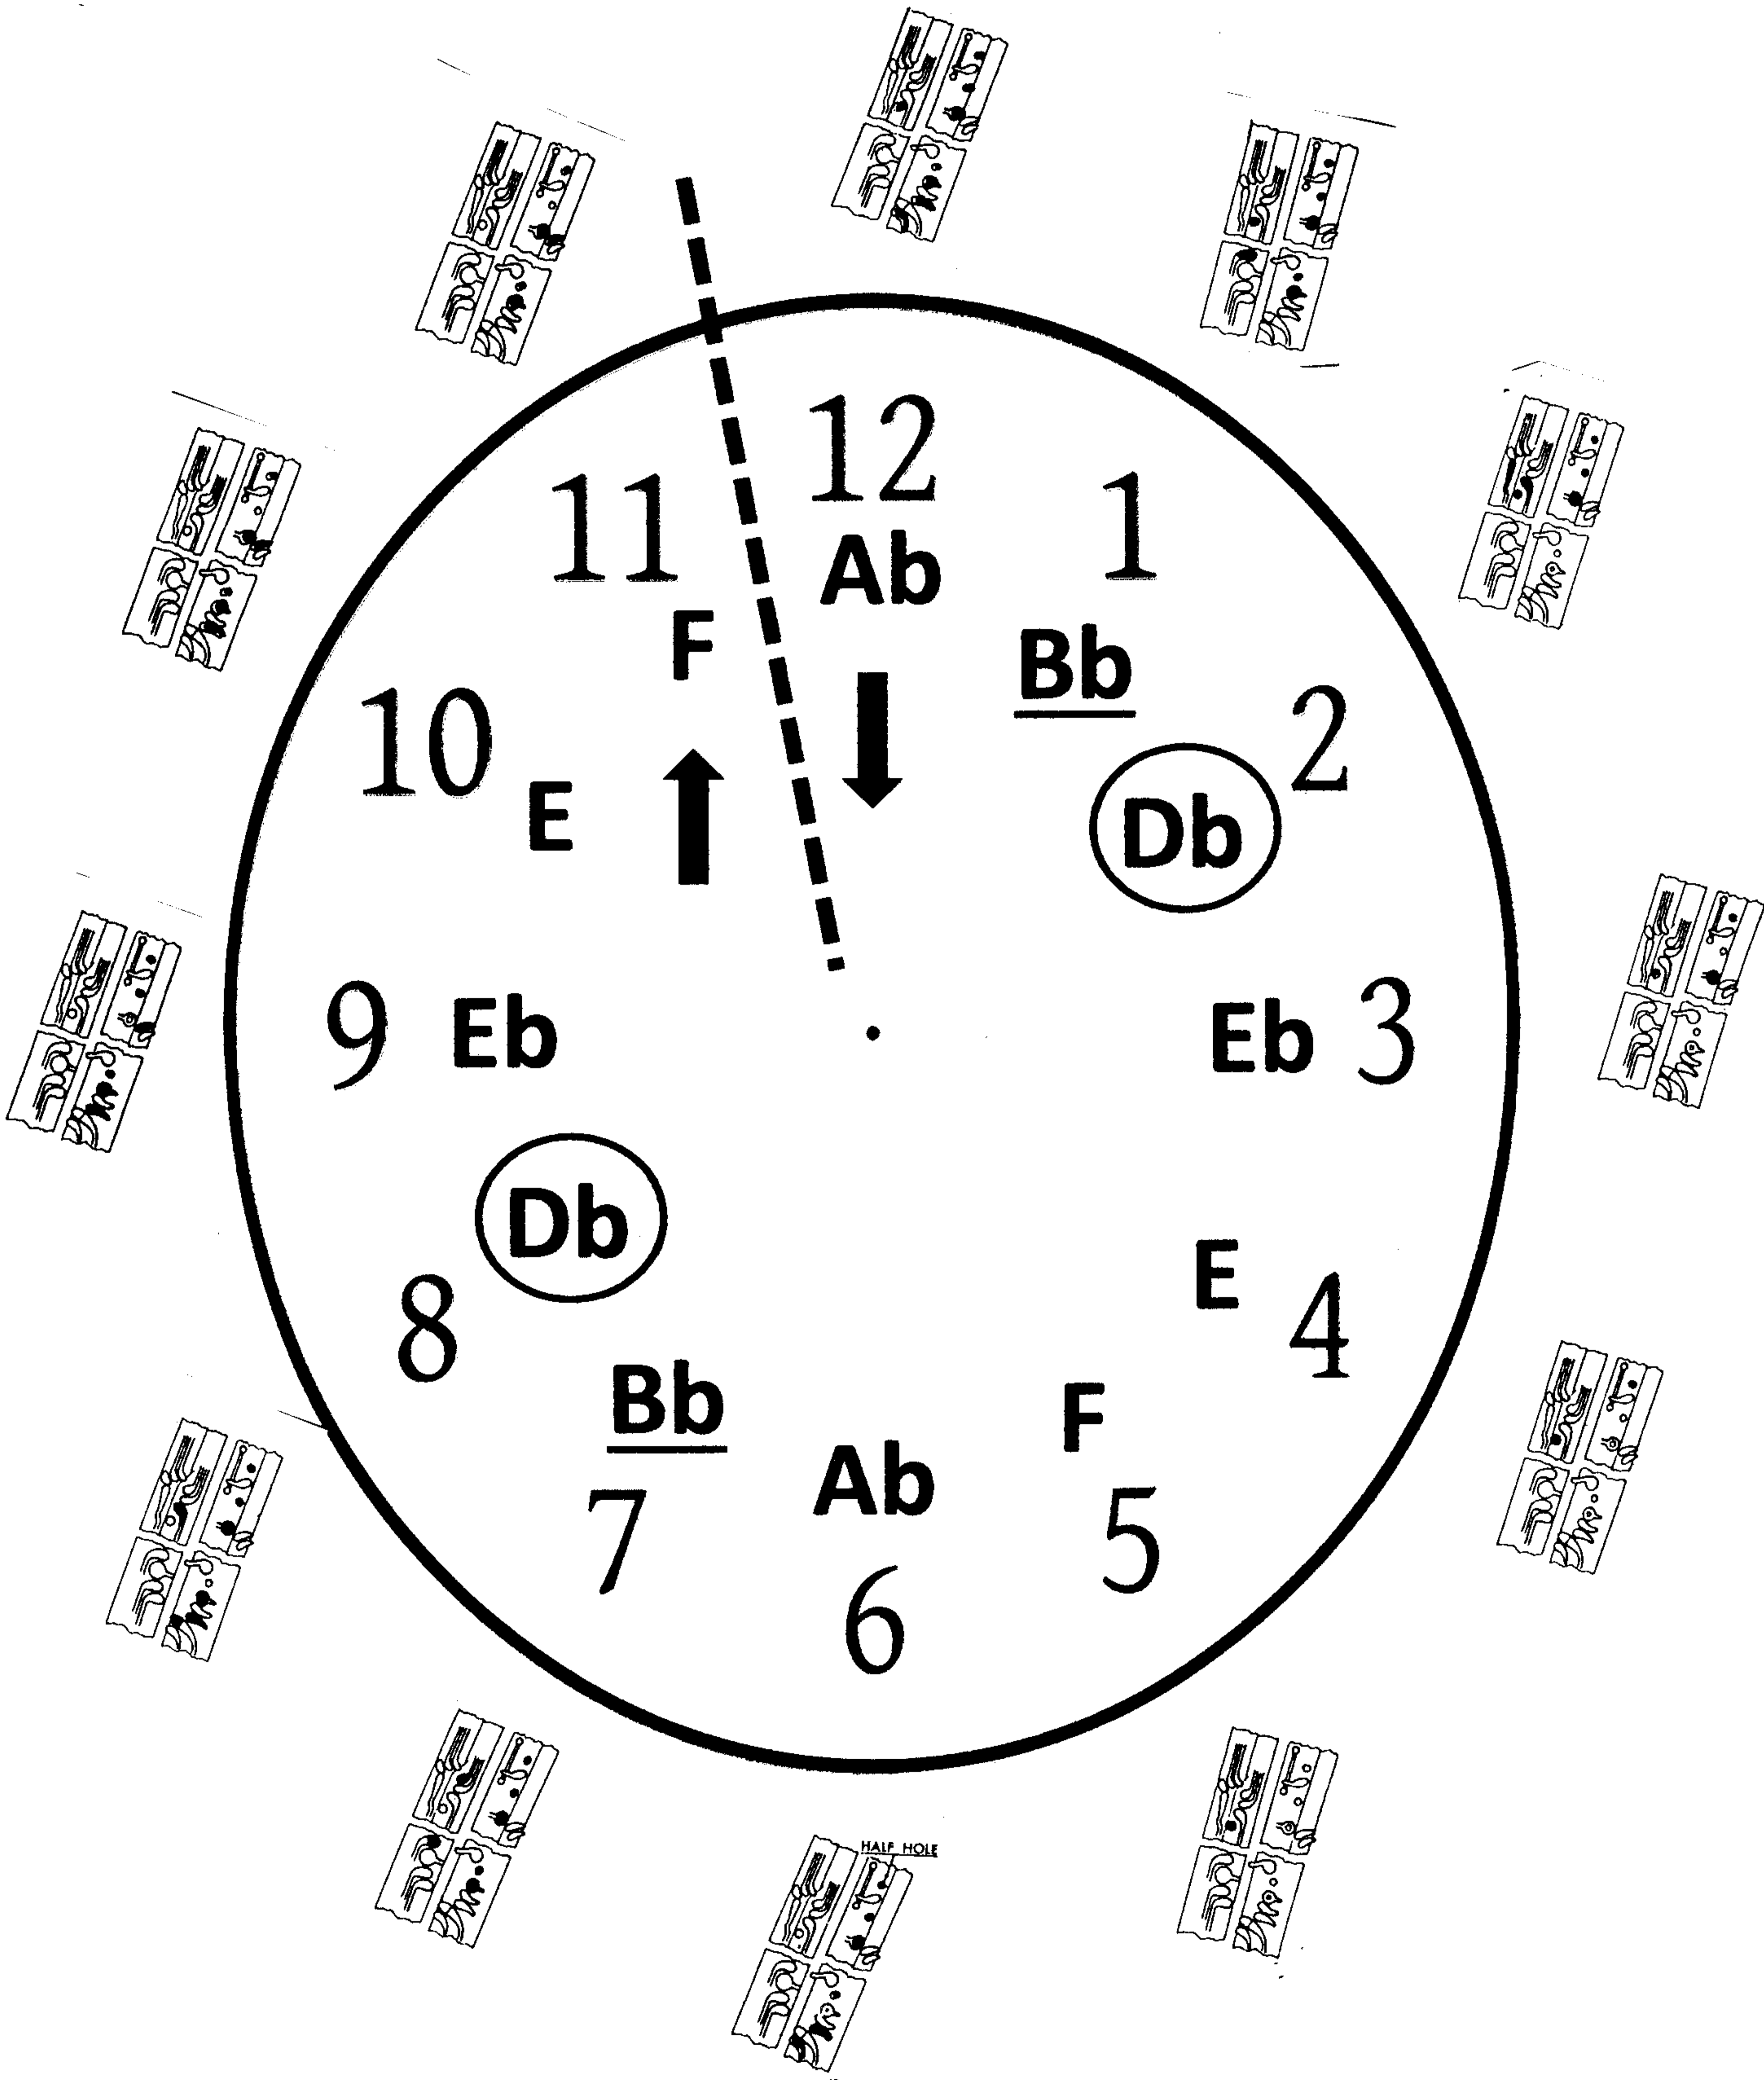

# *Db Major Bb minor Blues Scale "Clock"*

Baritone / Tuba

Bass Clef

# Db Major Bb minor Blues Scale "Clock"

Bassoon

Bass Clef