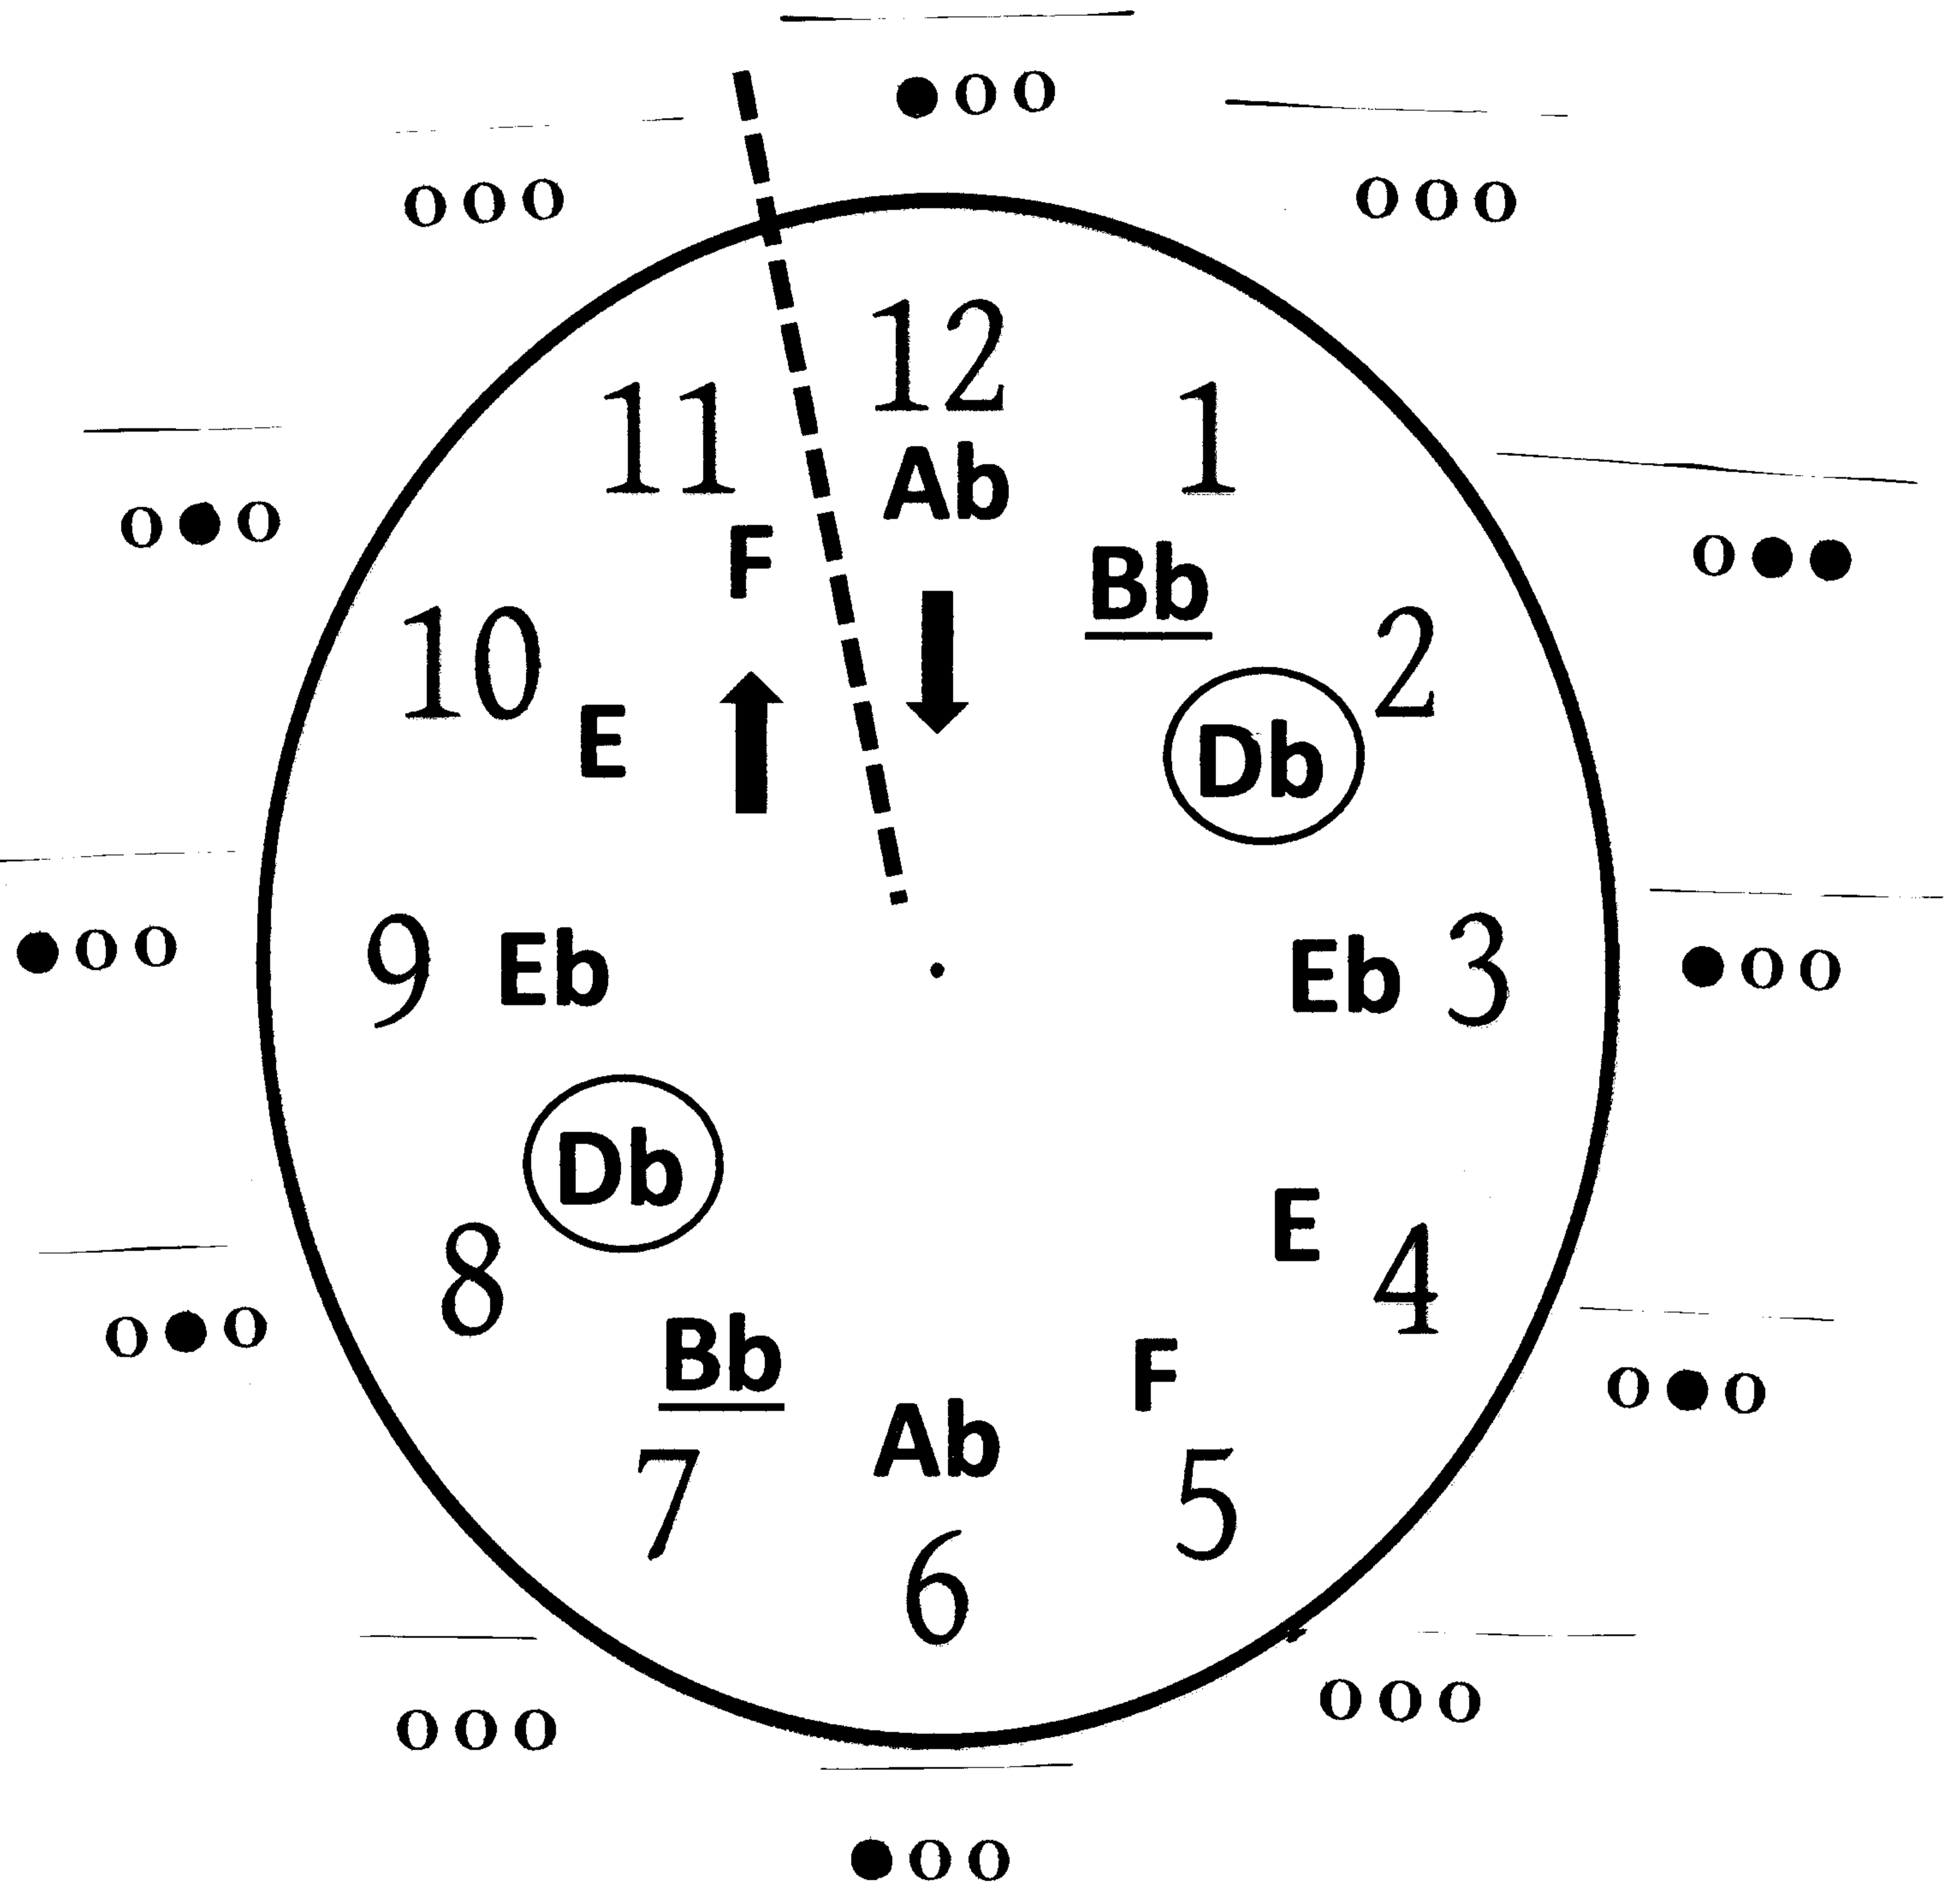

# Db Major Bb minor Blues Scale "Clock"

Alto & Baritone Saxophone

Eb Instruments

# *Db Major Bb minor Blues Scale "Clock"*

Baritone / Tuba

Bass Clef

# Db Major Bb minor Blues Scale "Clock"

Bassoon

Bass Clef