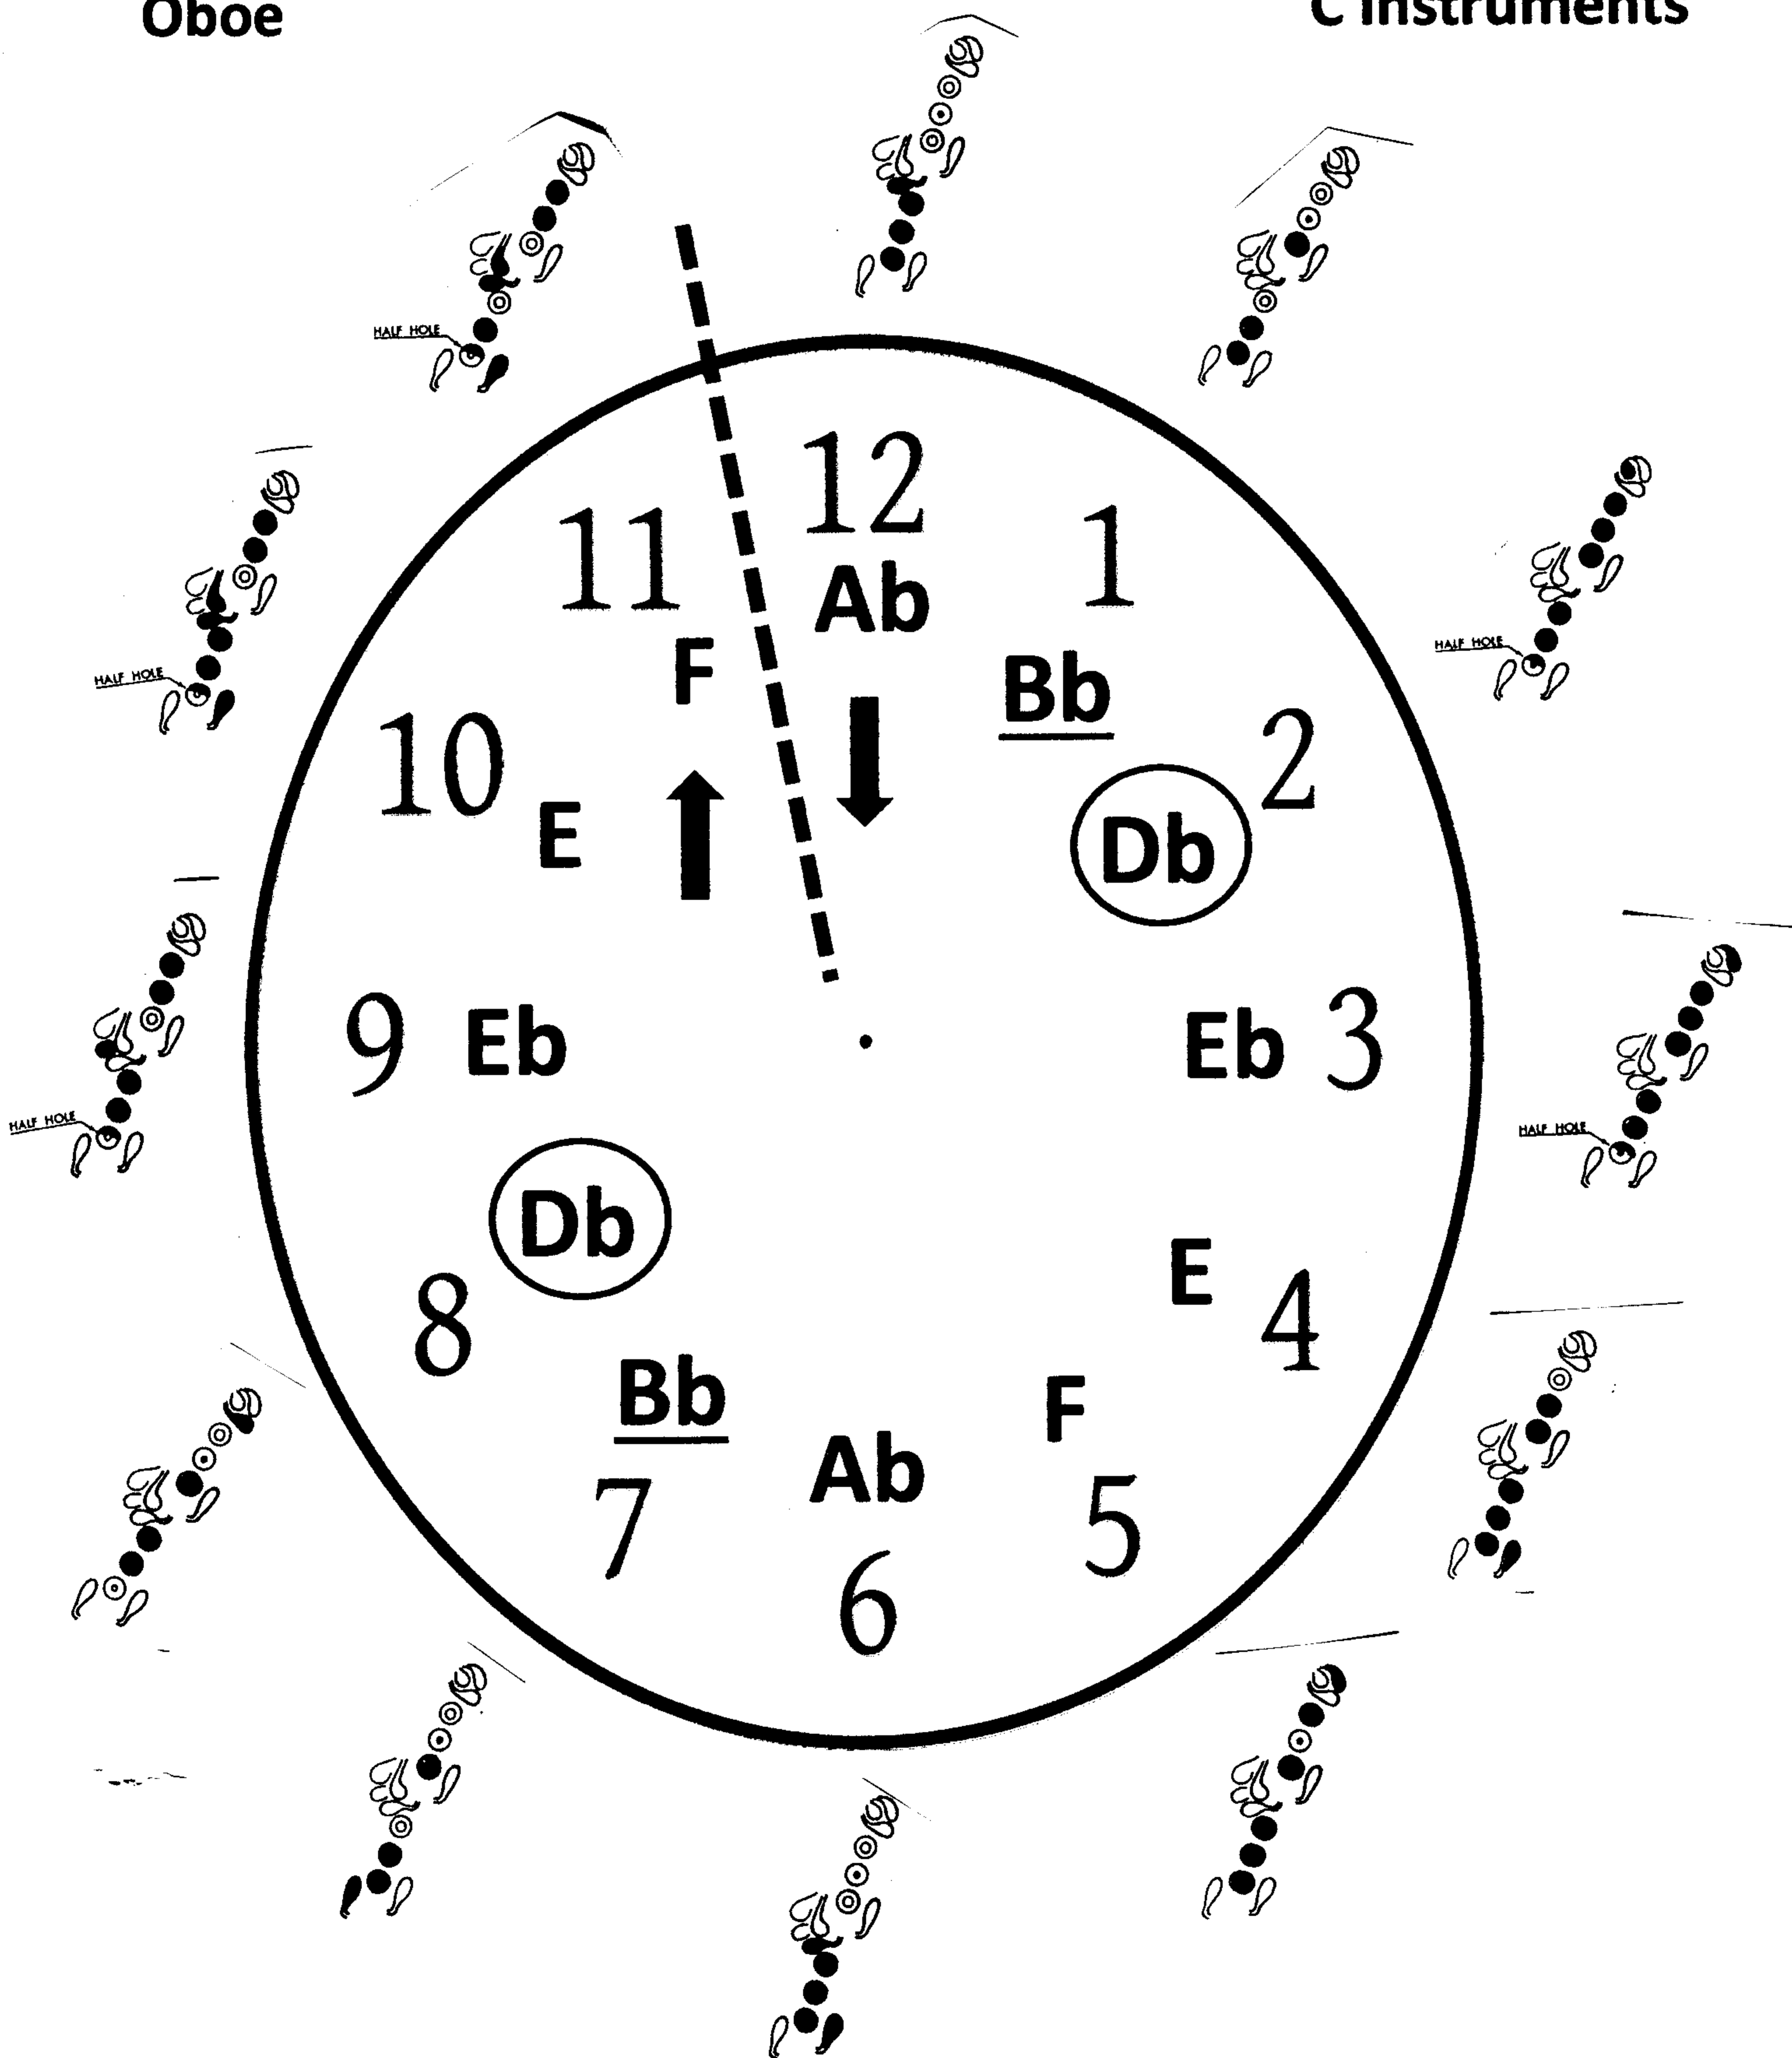

Db Major Bb minor Blues Scale "Clock"

Oboe

C Instruments