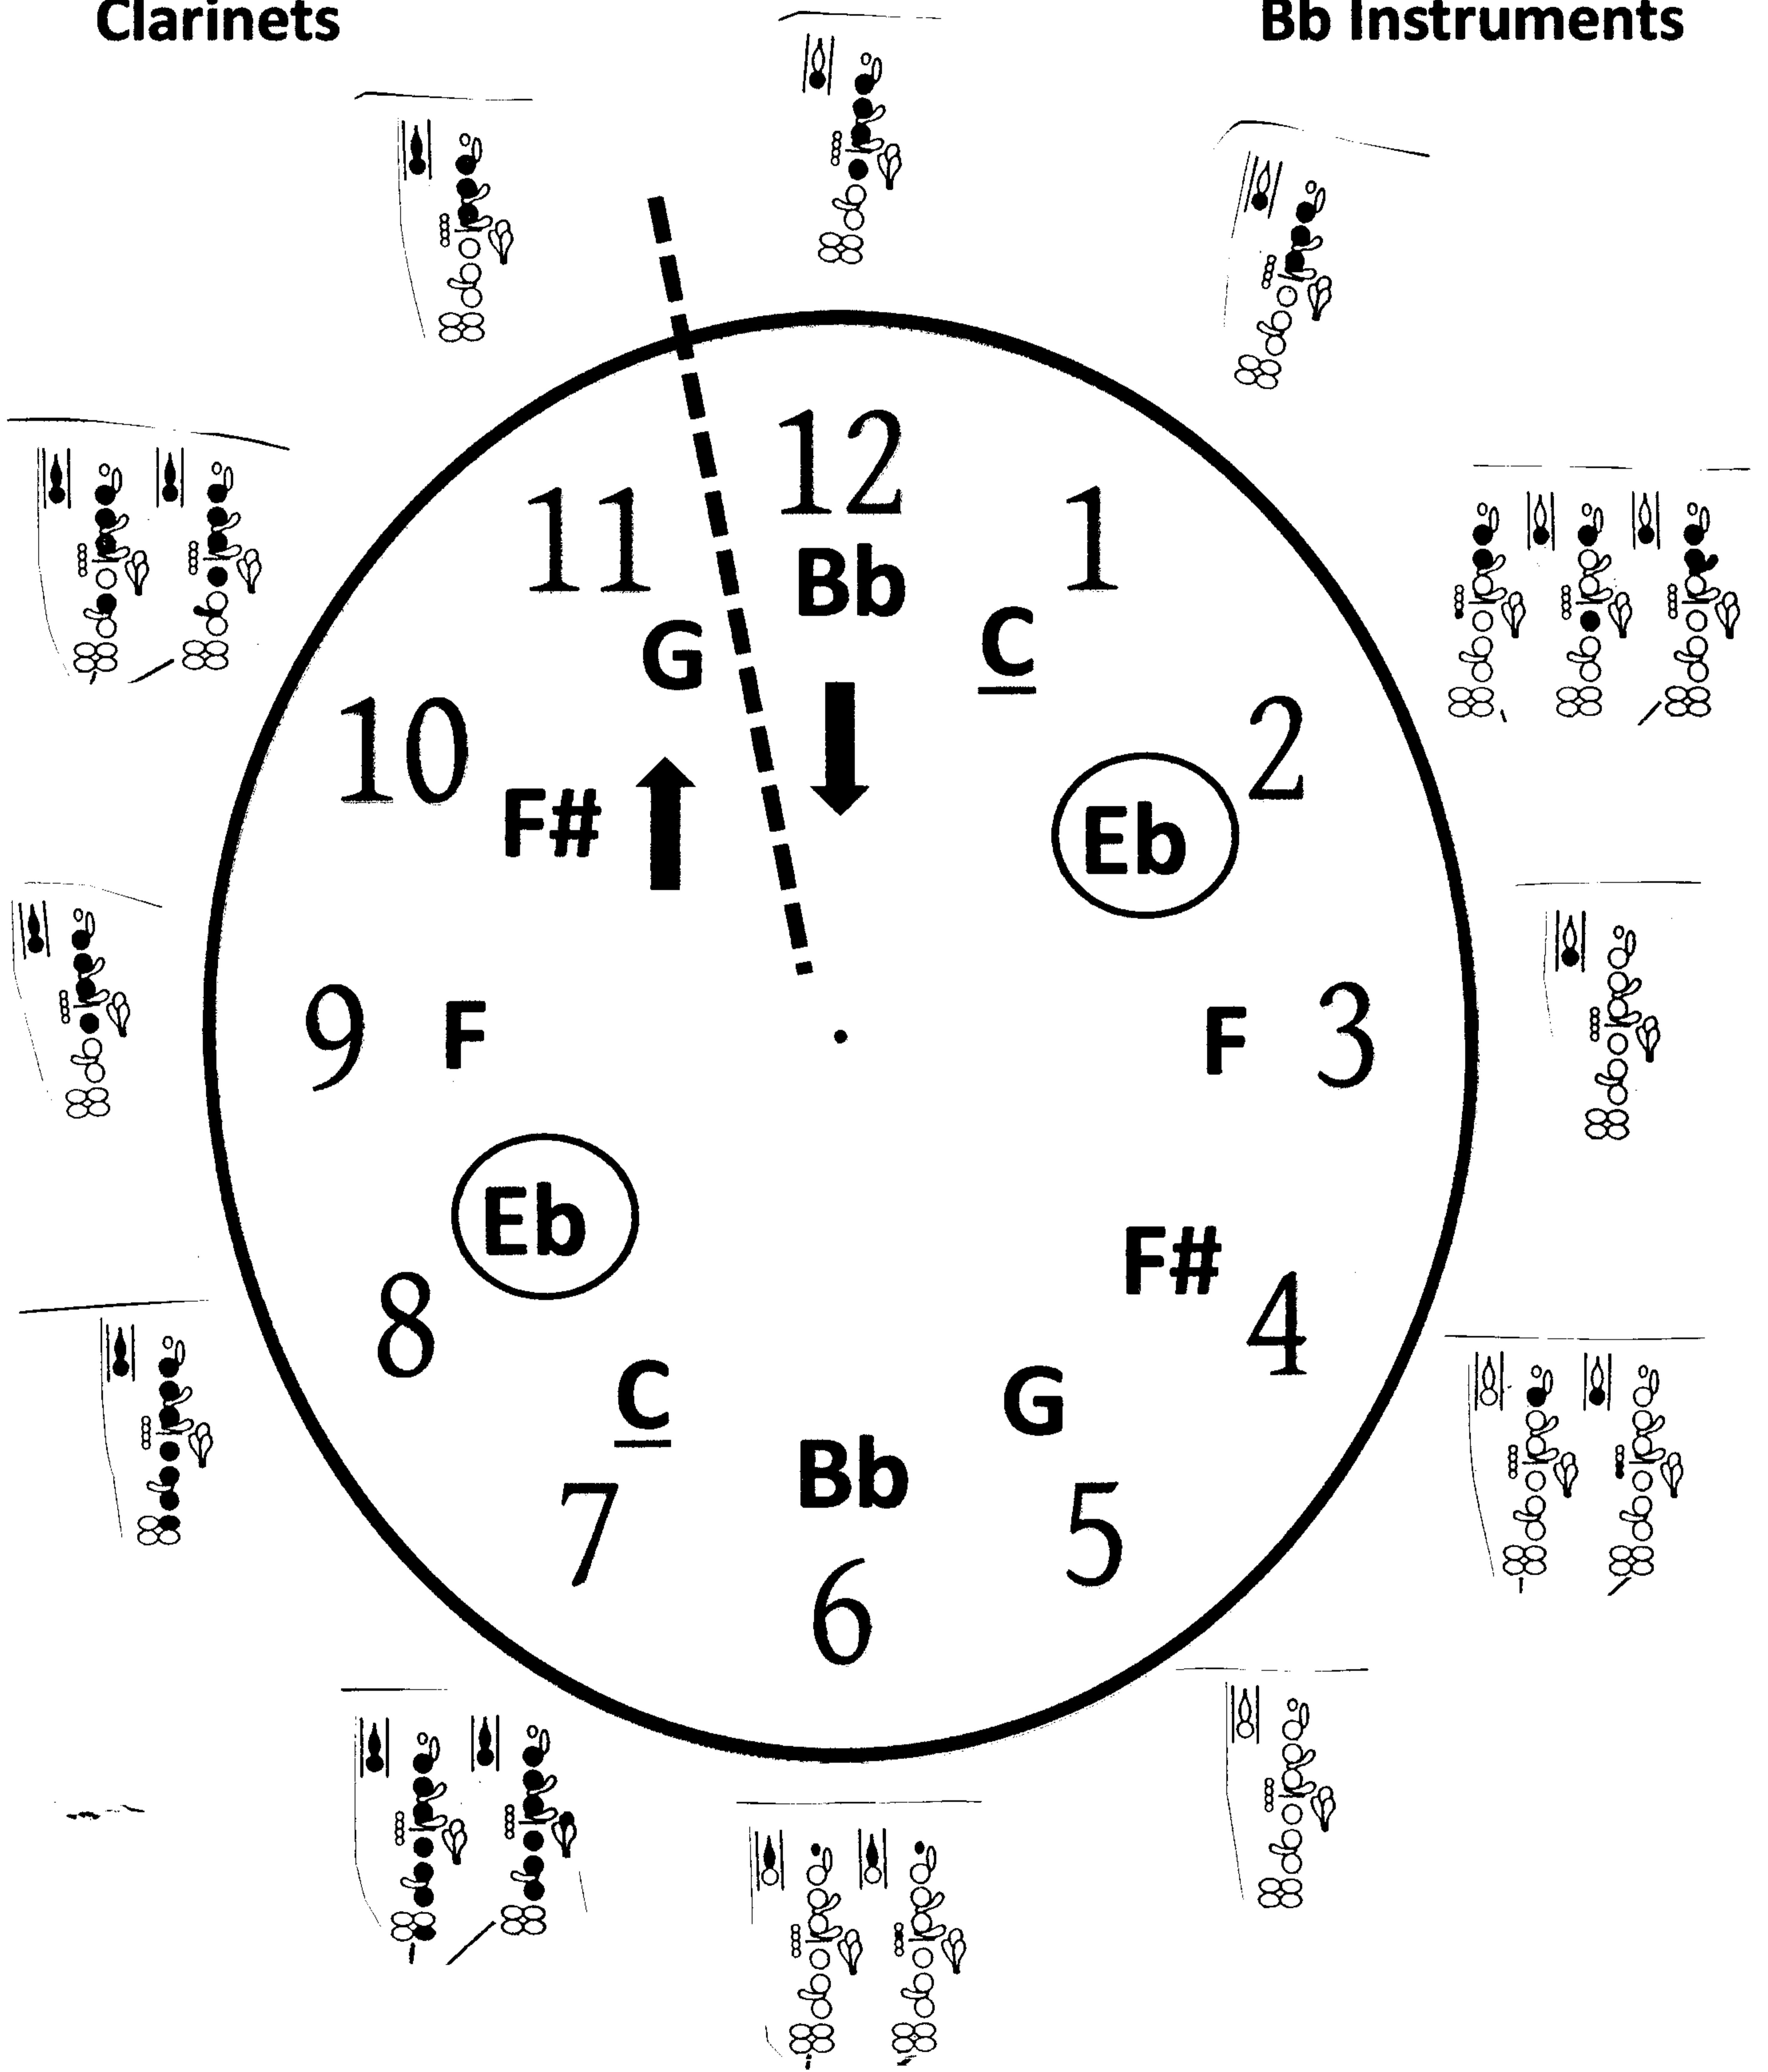

# Db Major Bb minor Blues Scale "Clock"

Alto & Baritone Saxophone

Eb Instruments

# *Db Major Bb minor Blues Scale "Clock"*

Baritone / Tuba

Bass Clef

# Db Major Bb minor Blues Scale "Clock"

Bassoon

Bass Clef

# Db Major Bb minor Blues Scale "Clock"

Clarinets

Bb Instruments