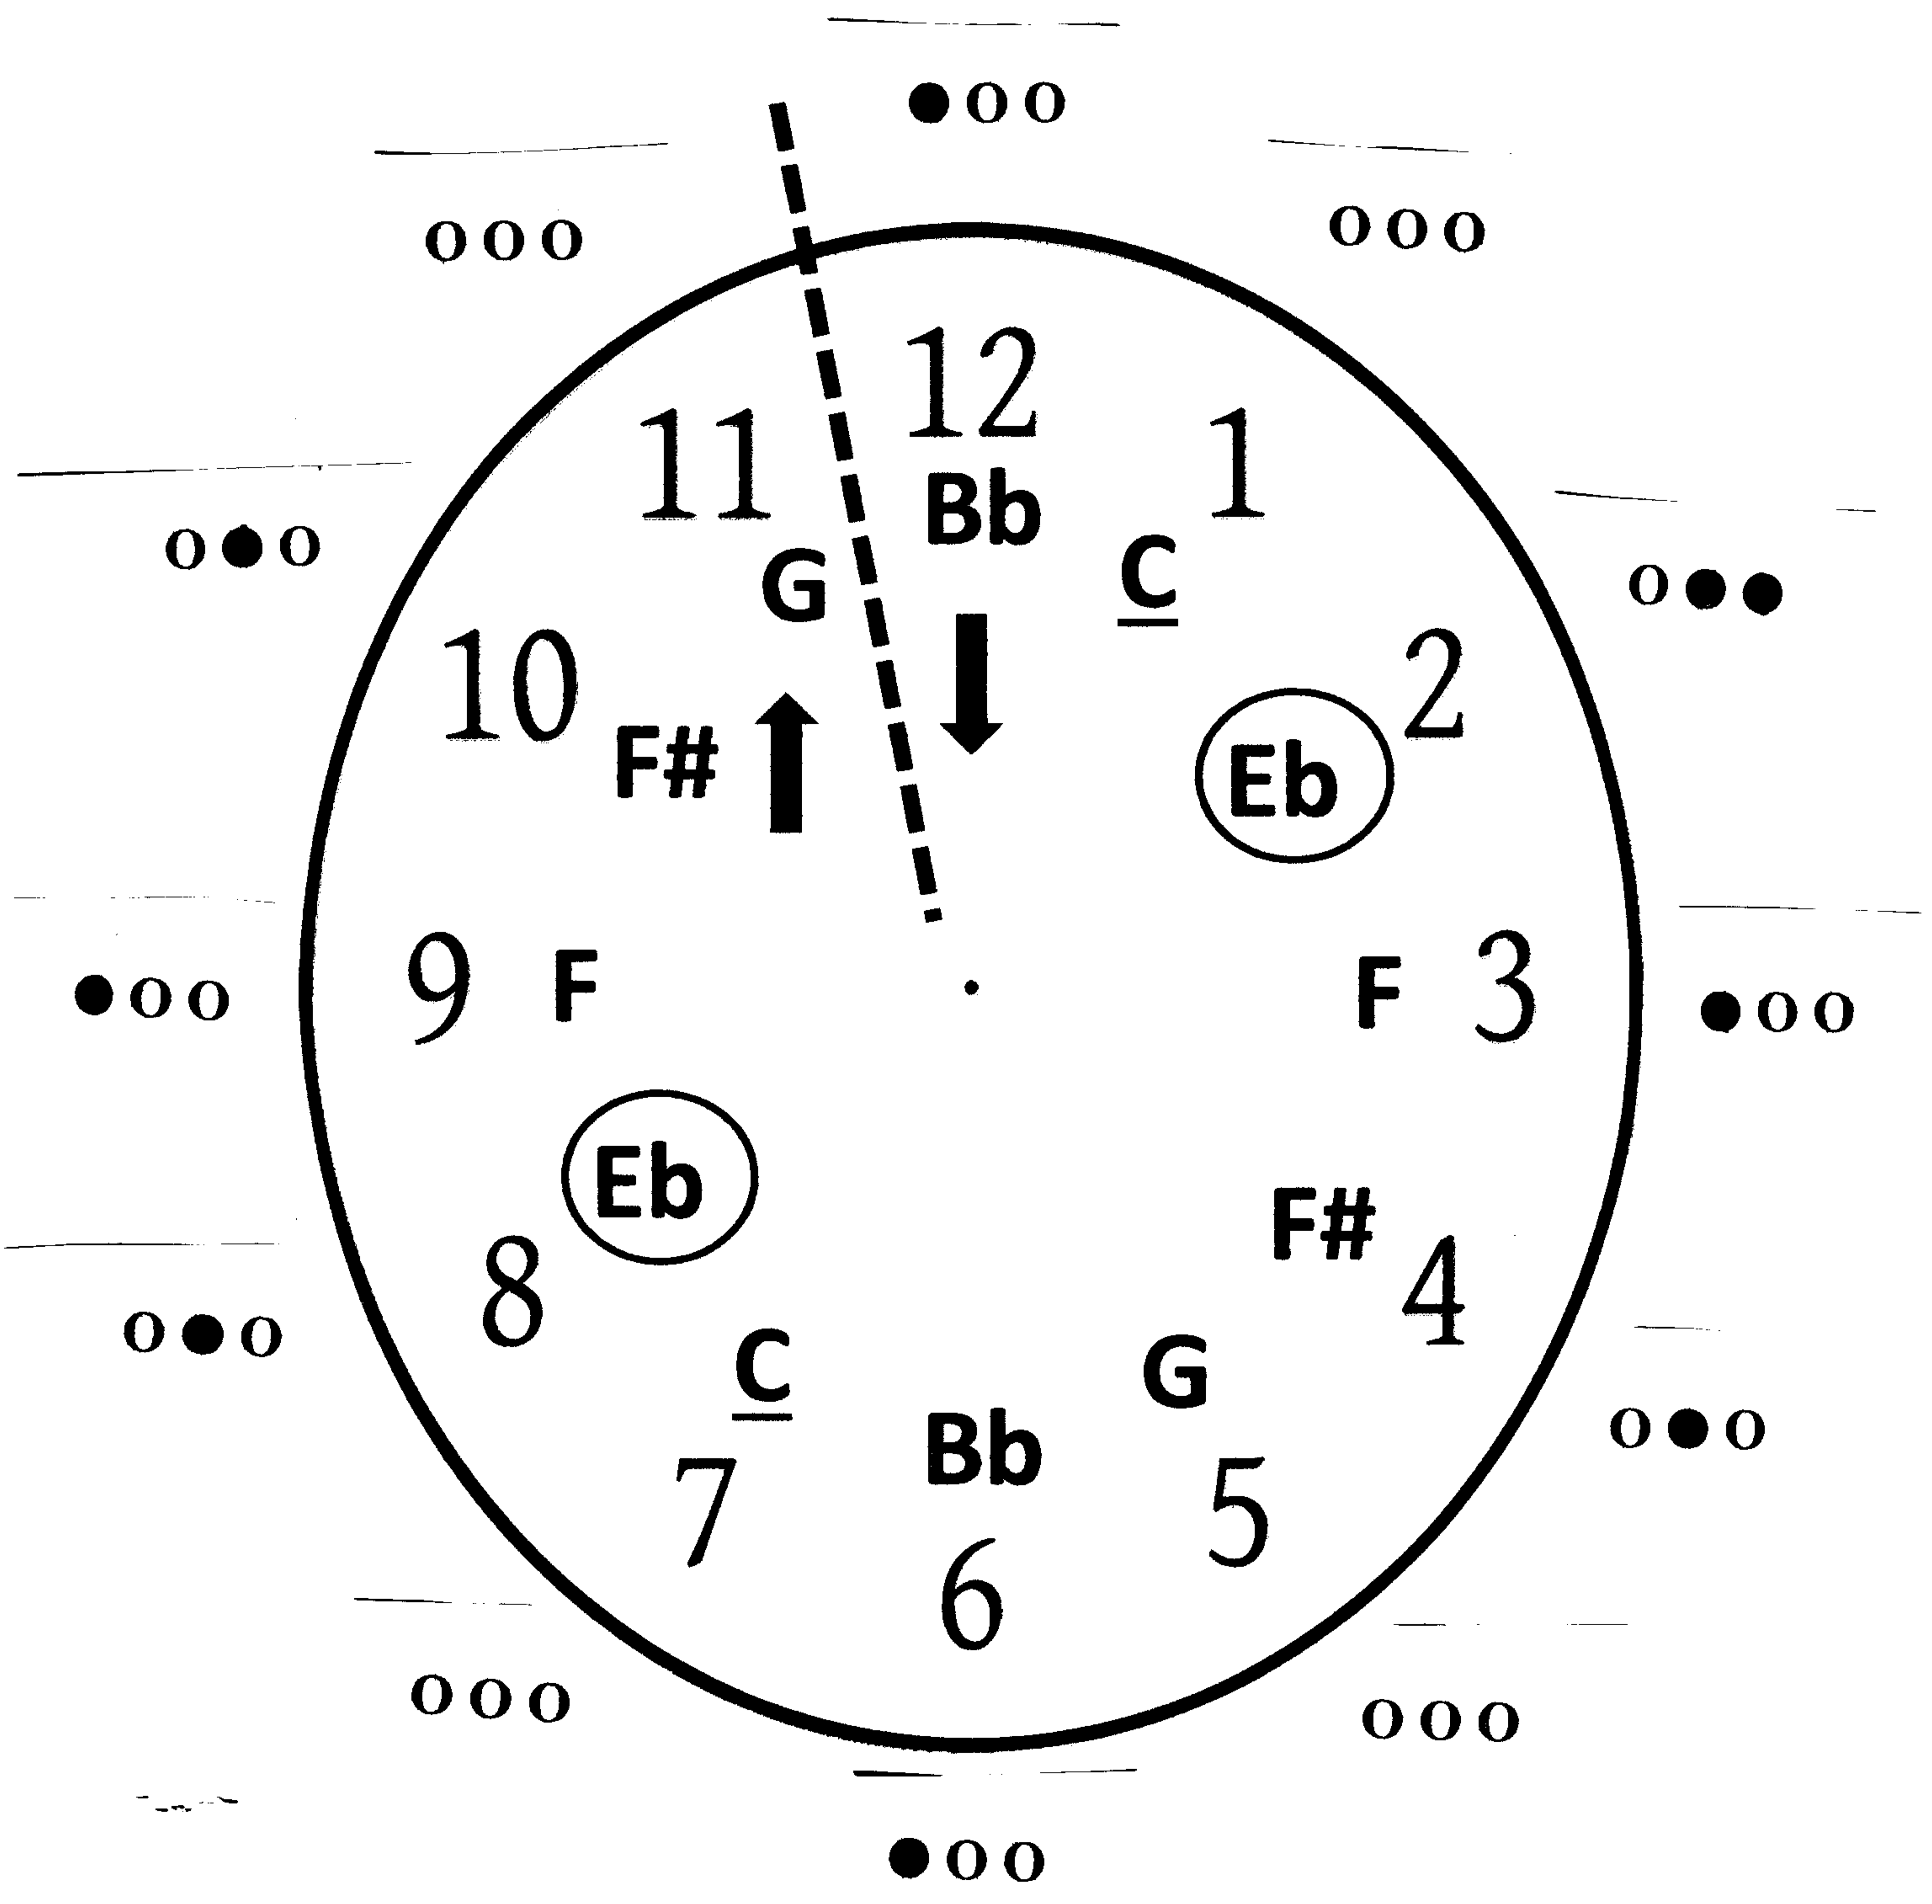

Db Major Bb minor Blues Scale "Clock"

Trumpets

Bb Instruments