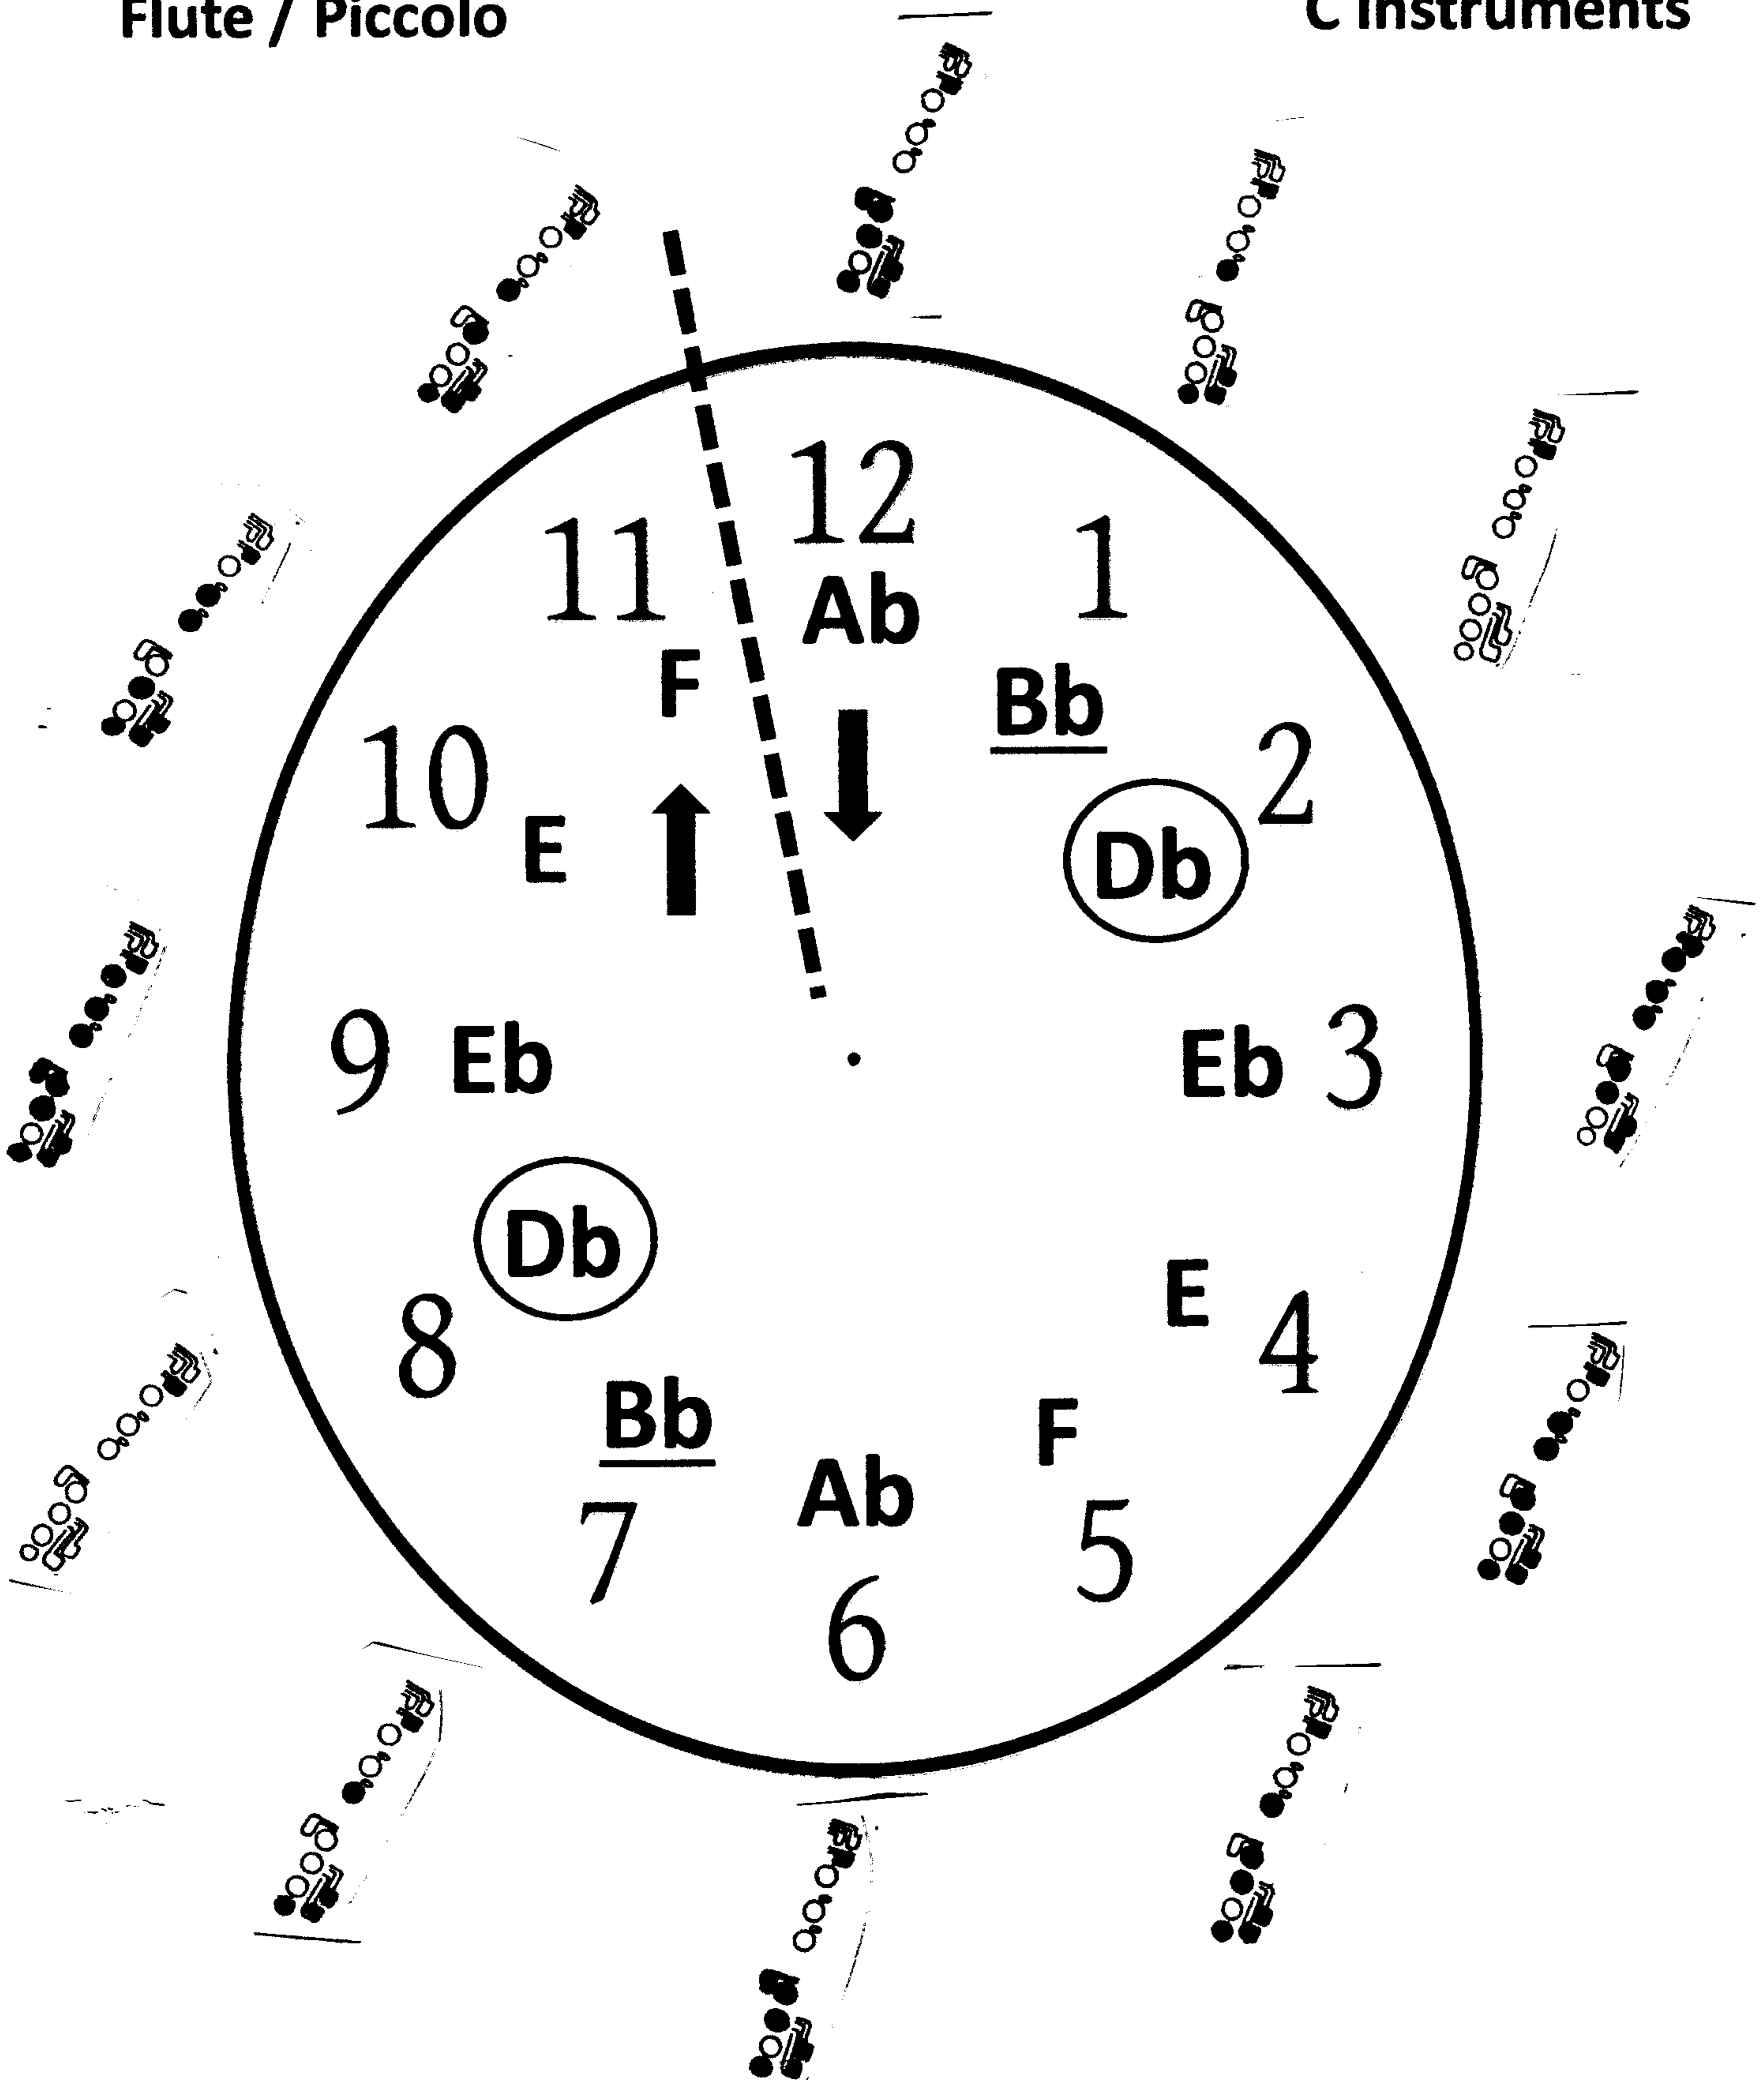

# Db Major Bb minor Blues Scale "Clock"

Electric Bass

Bass Clef

# Db Major Bb minor Blues Scale "Clock"

Flute / Piccolo

C Instruments