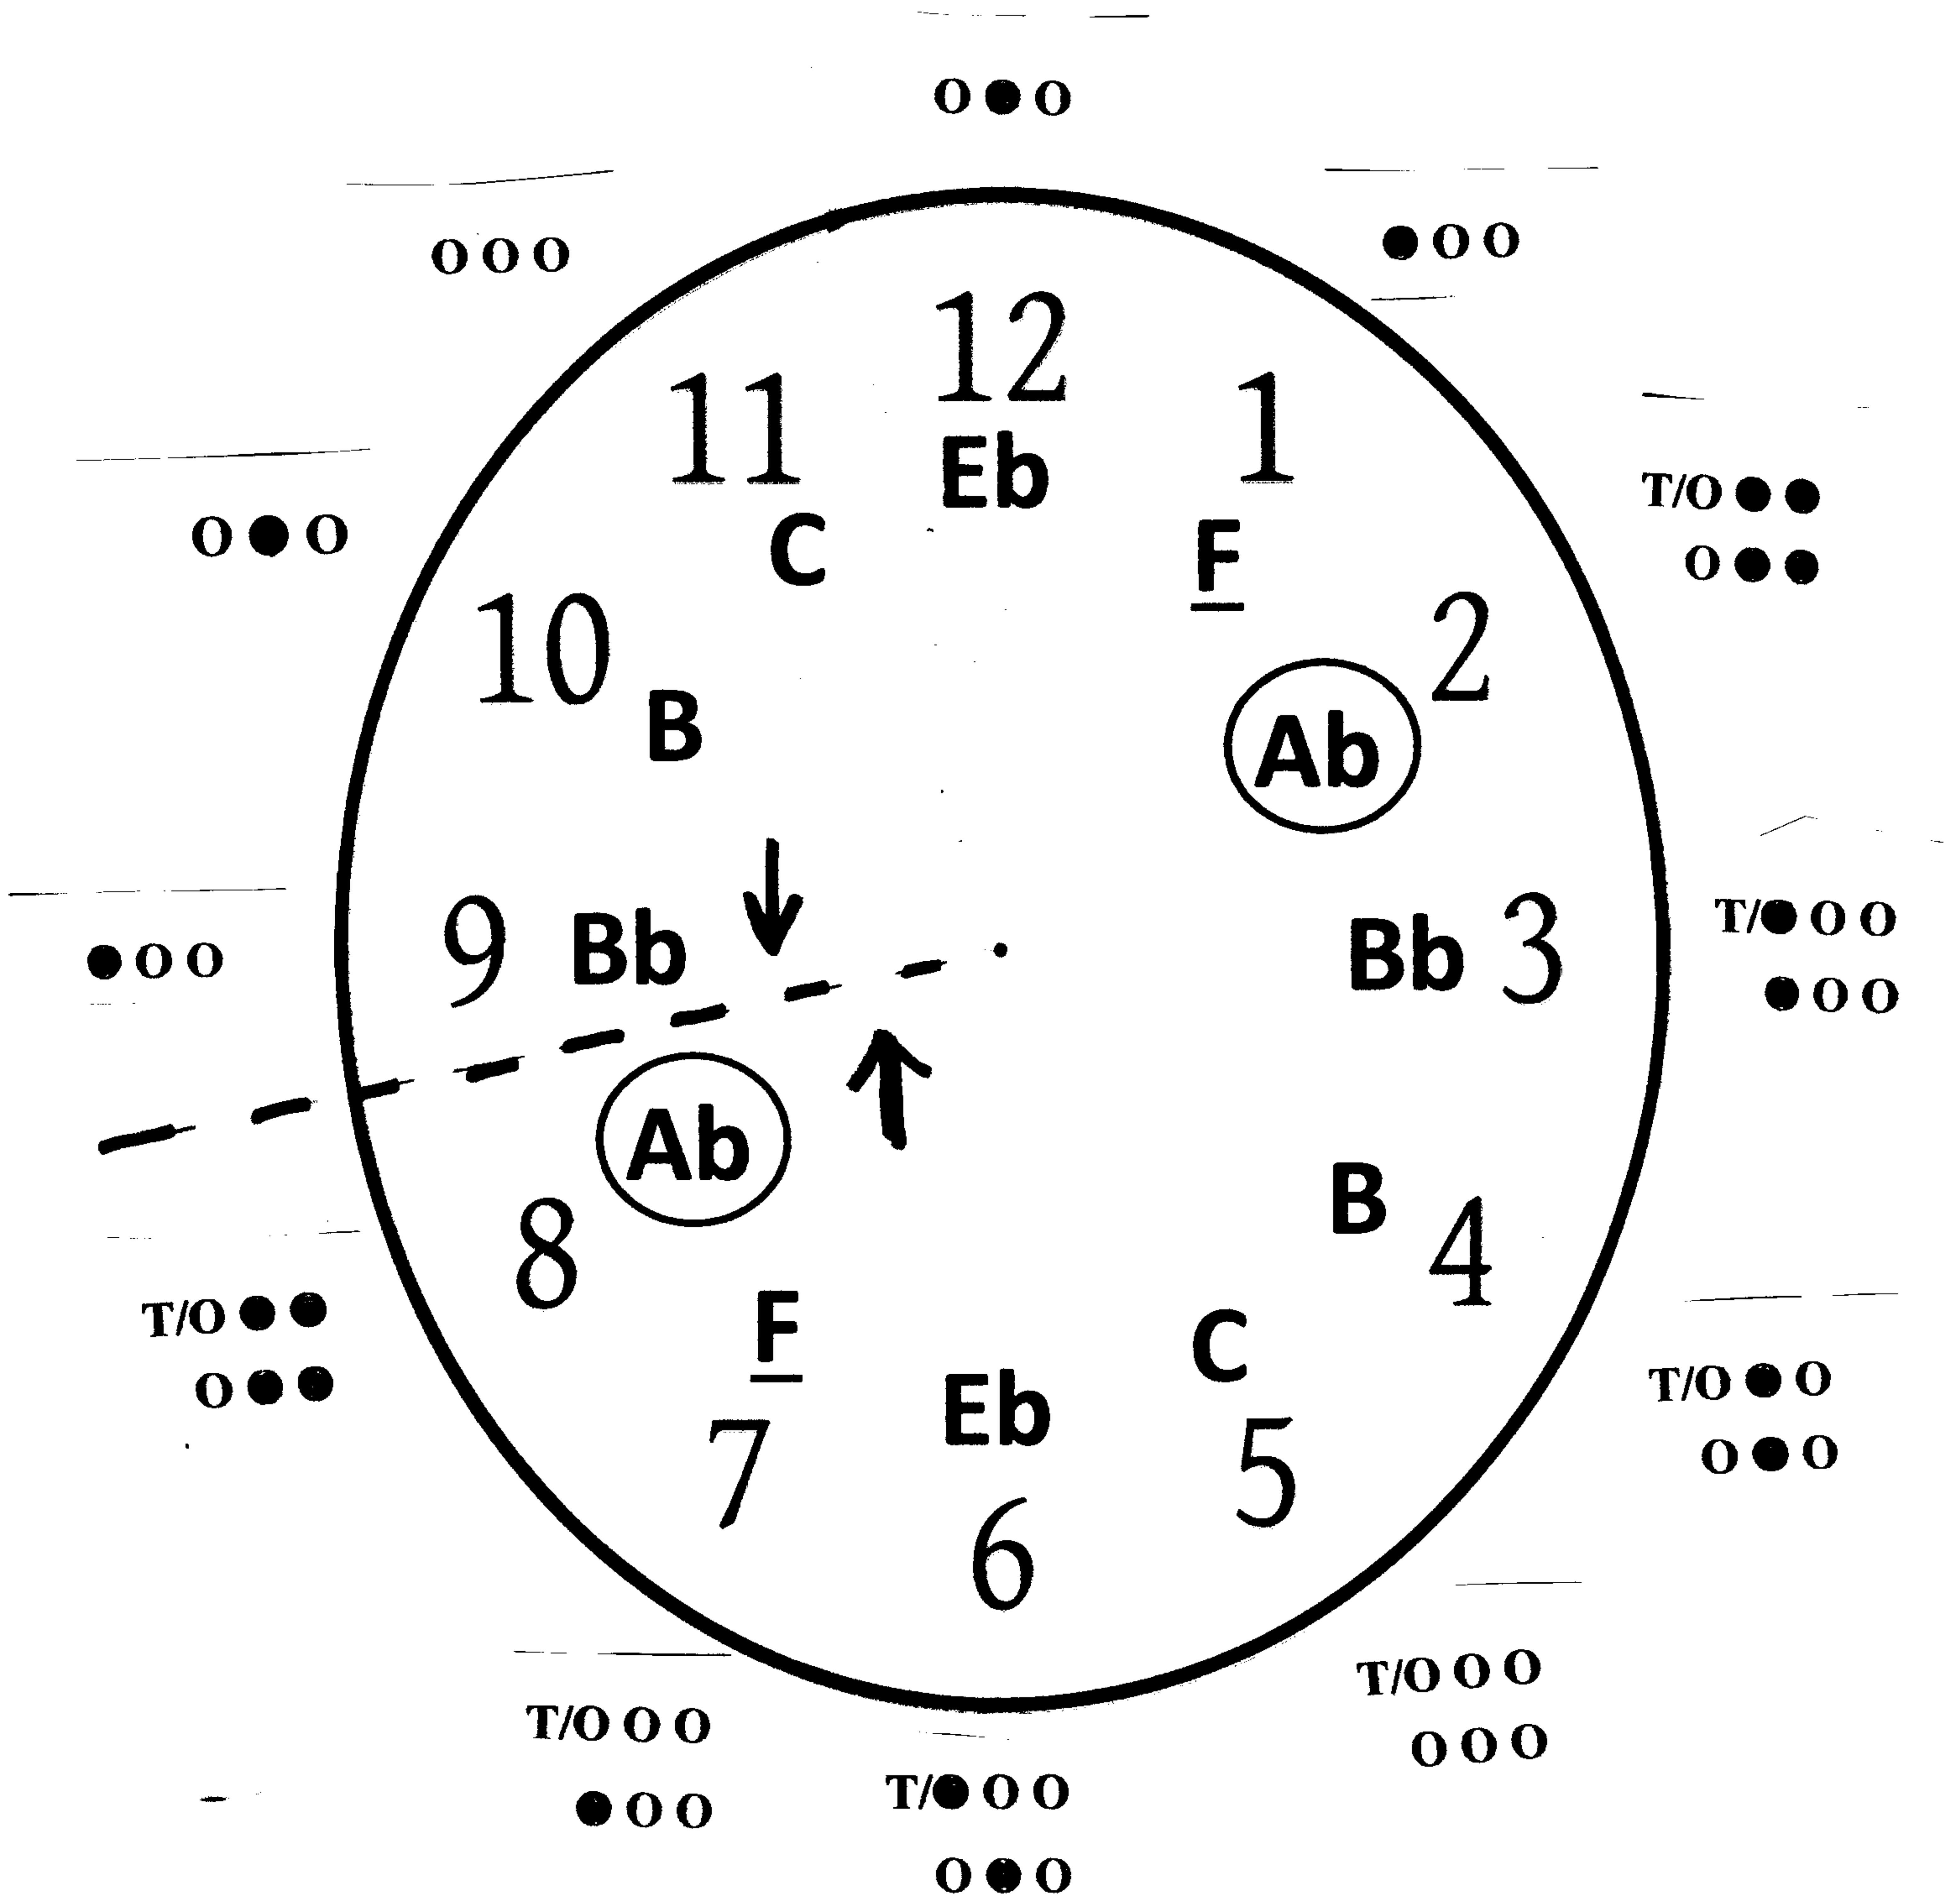

Db Major Bb minor Blues Scale "Clock"

French Horn