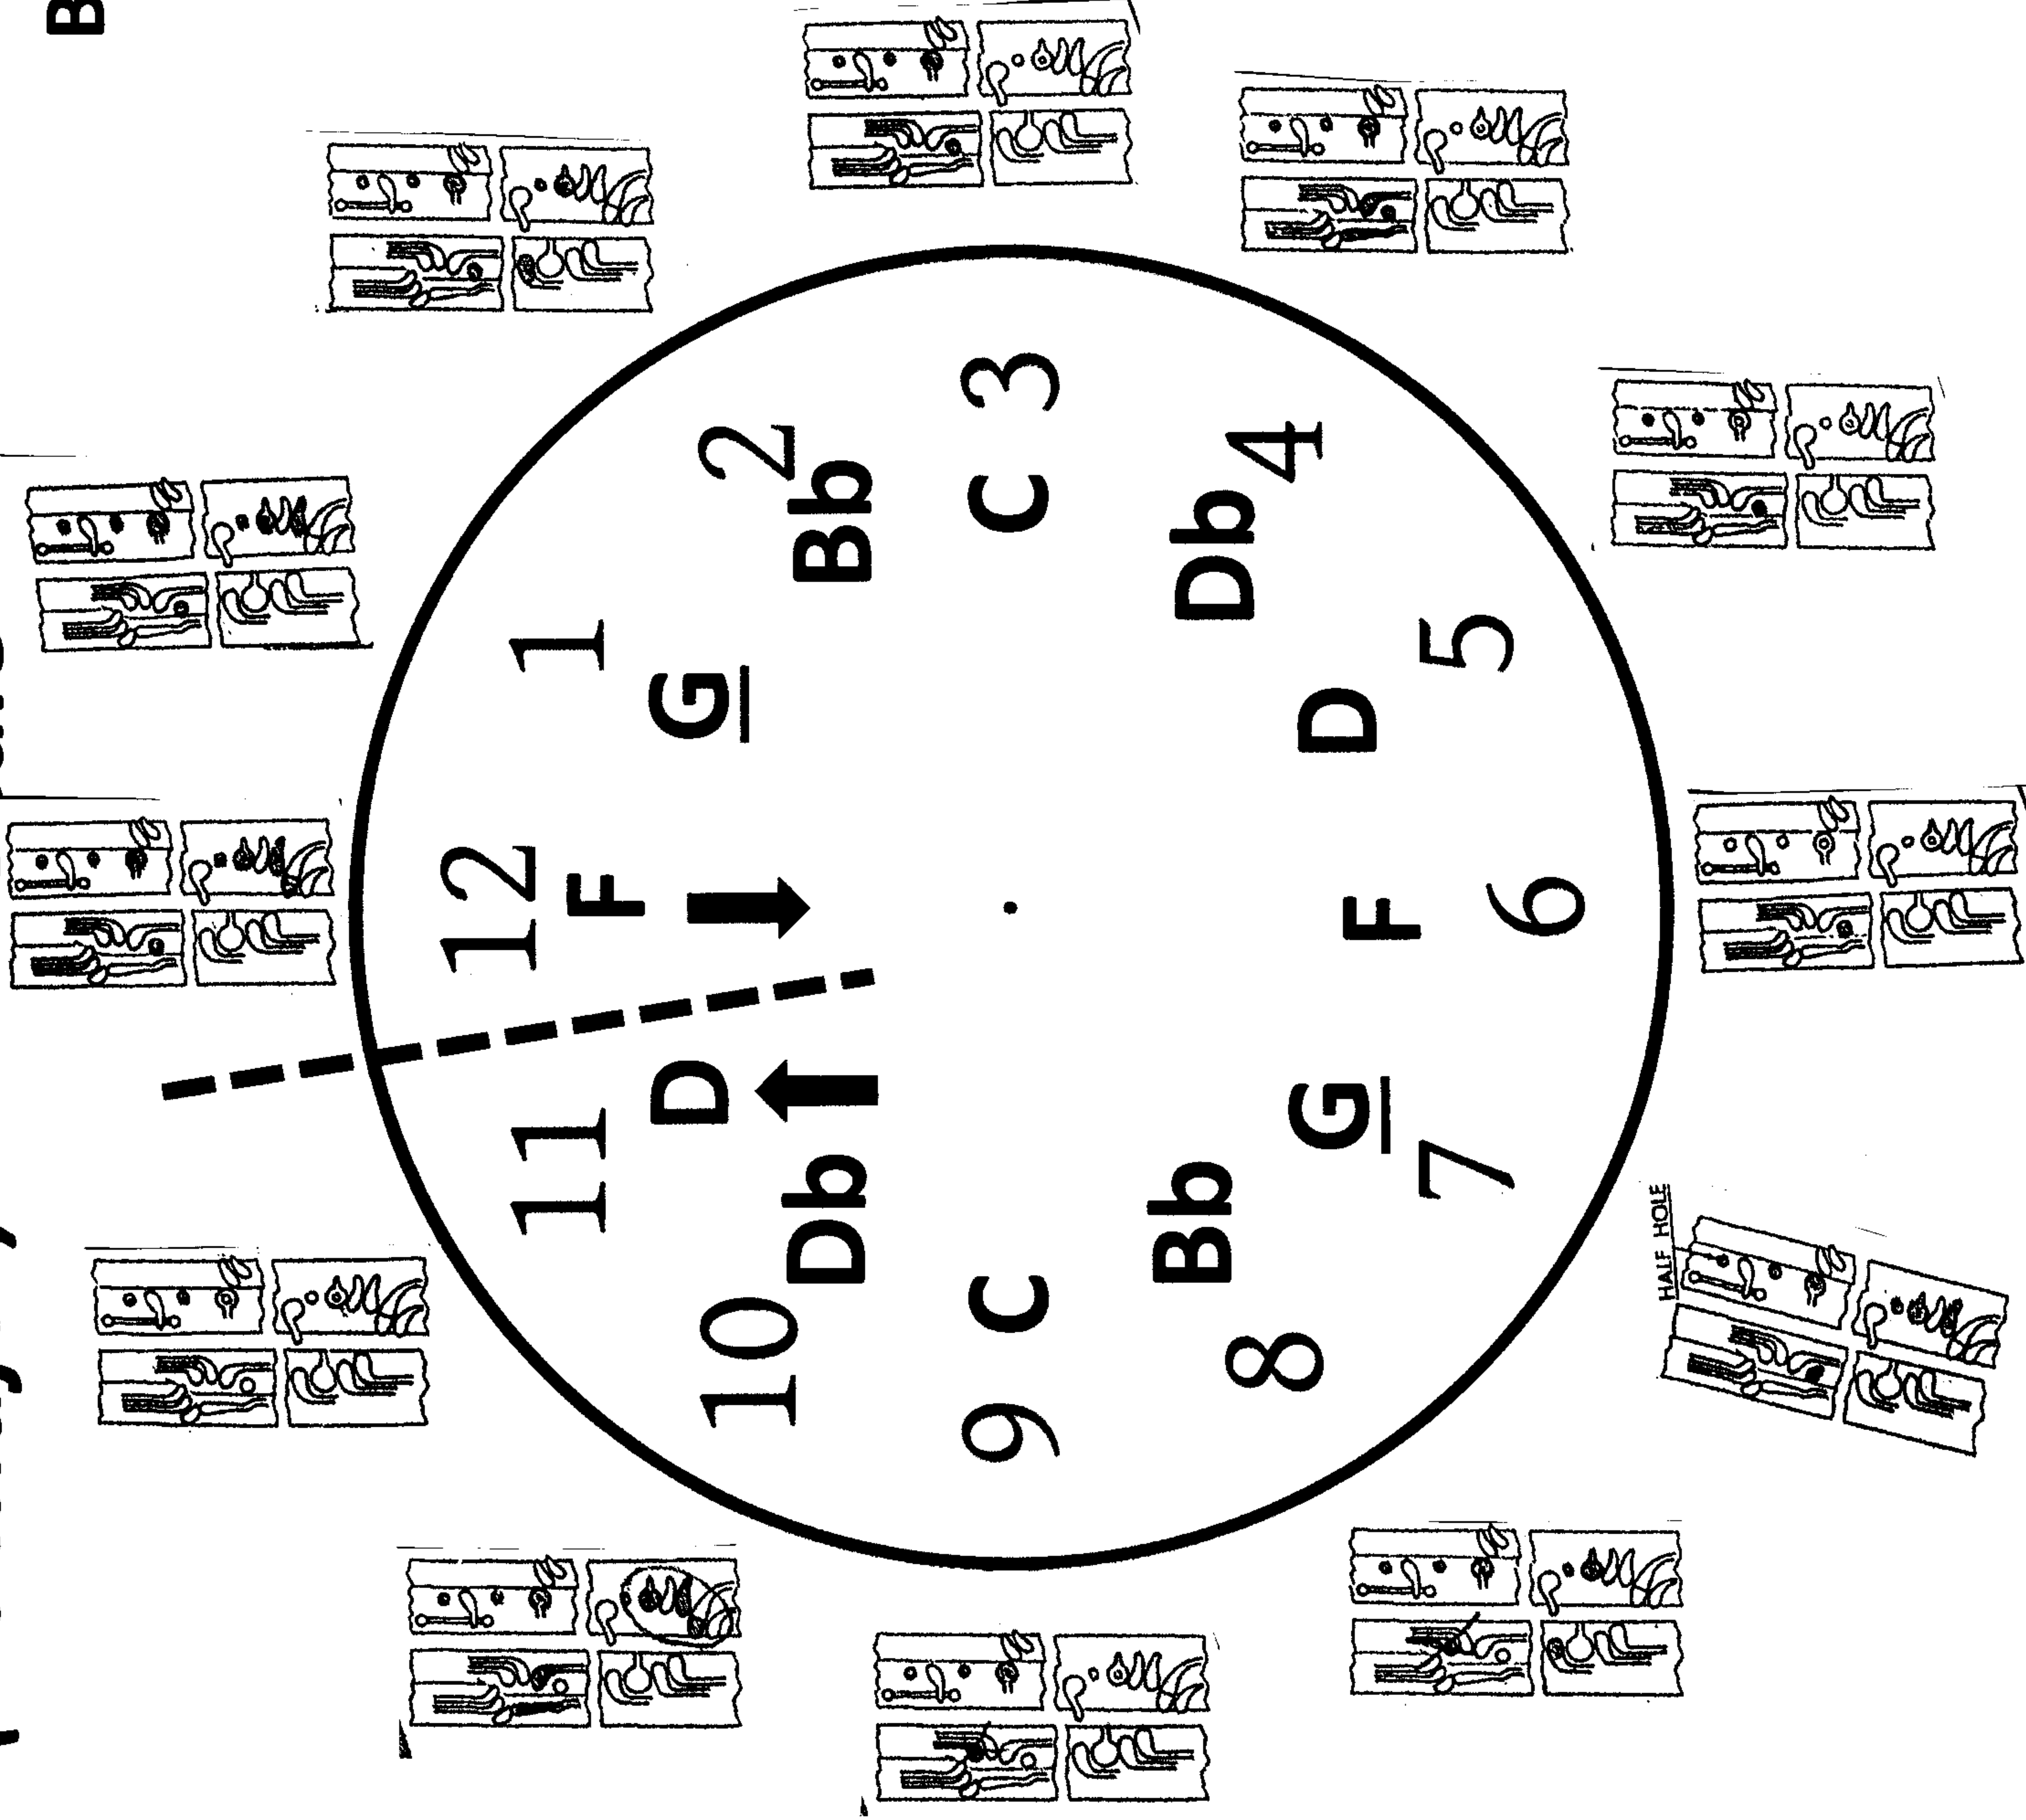

G minor (Bb Major) Blues Scale "Clock"

C Flute

G minor (Bb Major) Blues Scale "Clock"

C Oboe

G minor (Bb Major) Blues Scale "Clock"

Bass Clef

Bassoon

G minor (Bb Major) Blues Scale "Clock"

Bb Clarinet

G minor (Bb Major) Blues Scale "Clock"

E♭ Saxes

G minor (Bb Major) Blues Scale "Clock"

Bb Tenor Sax

G minor (Bb Major) Blues Scale "Clock"

Bb Tenor Sax

G minor (Bb Major) Blues Scale "Clock"

Bb Trumpet

G minor (Bb Major) Blues Scale "Clock" French Horn

Key: single / double
 OOO/OOOO

G minor (Bb Major) Blues Scale "Clock"

Bass Clef
Baritone

G minor (Bb Major) Blues Scale "Clock"

Bass Clef
Trombone

G minor (Bb Major) Blues Scale "Clock"

Bass Clef
Basses

G minor (Bb Major) Blues Scale "Clock"

Bass Clef
Bass Guitar