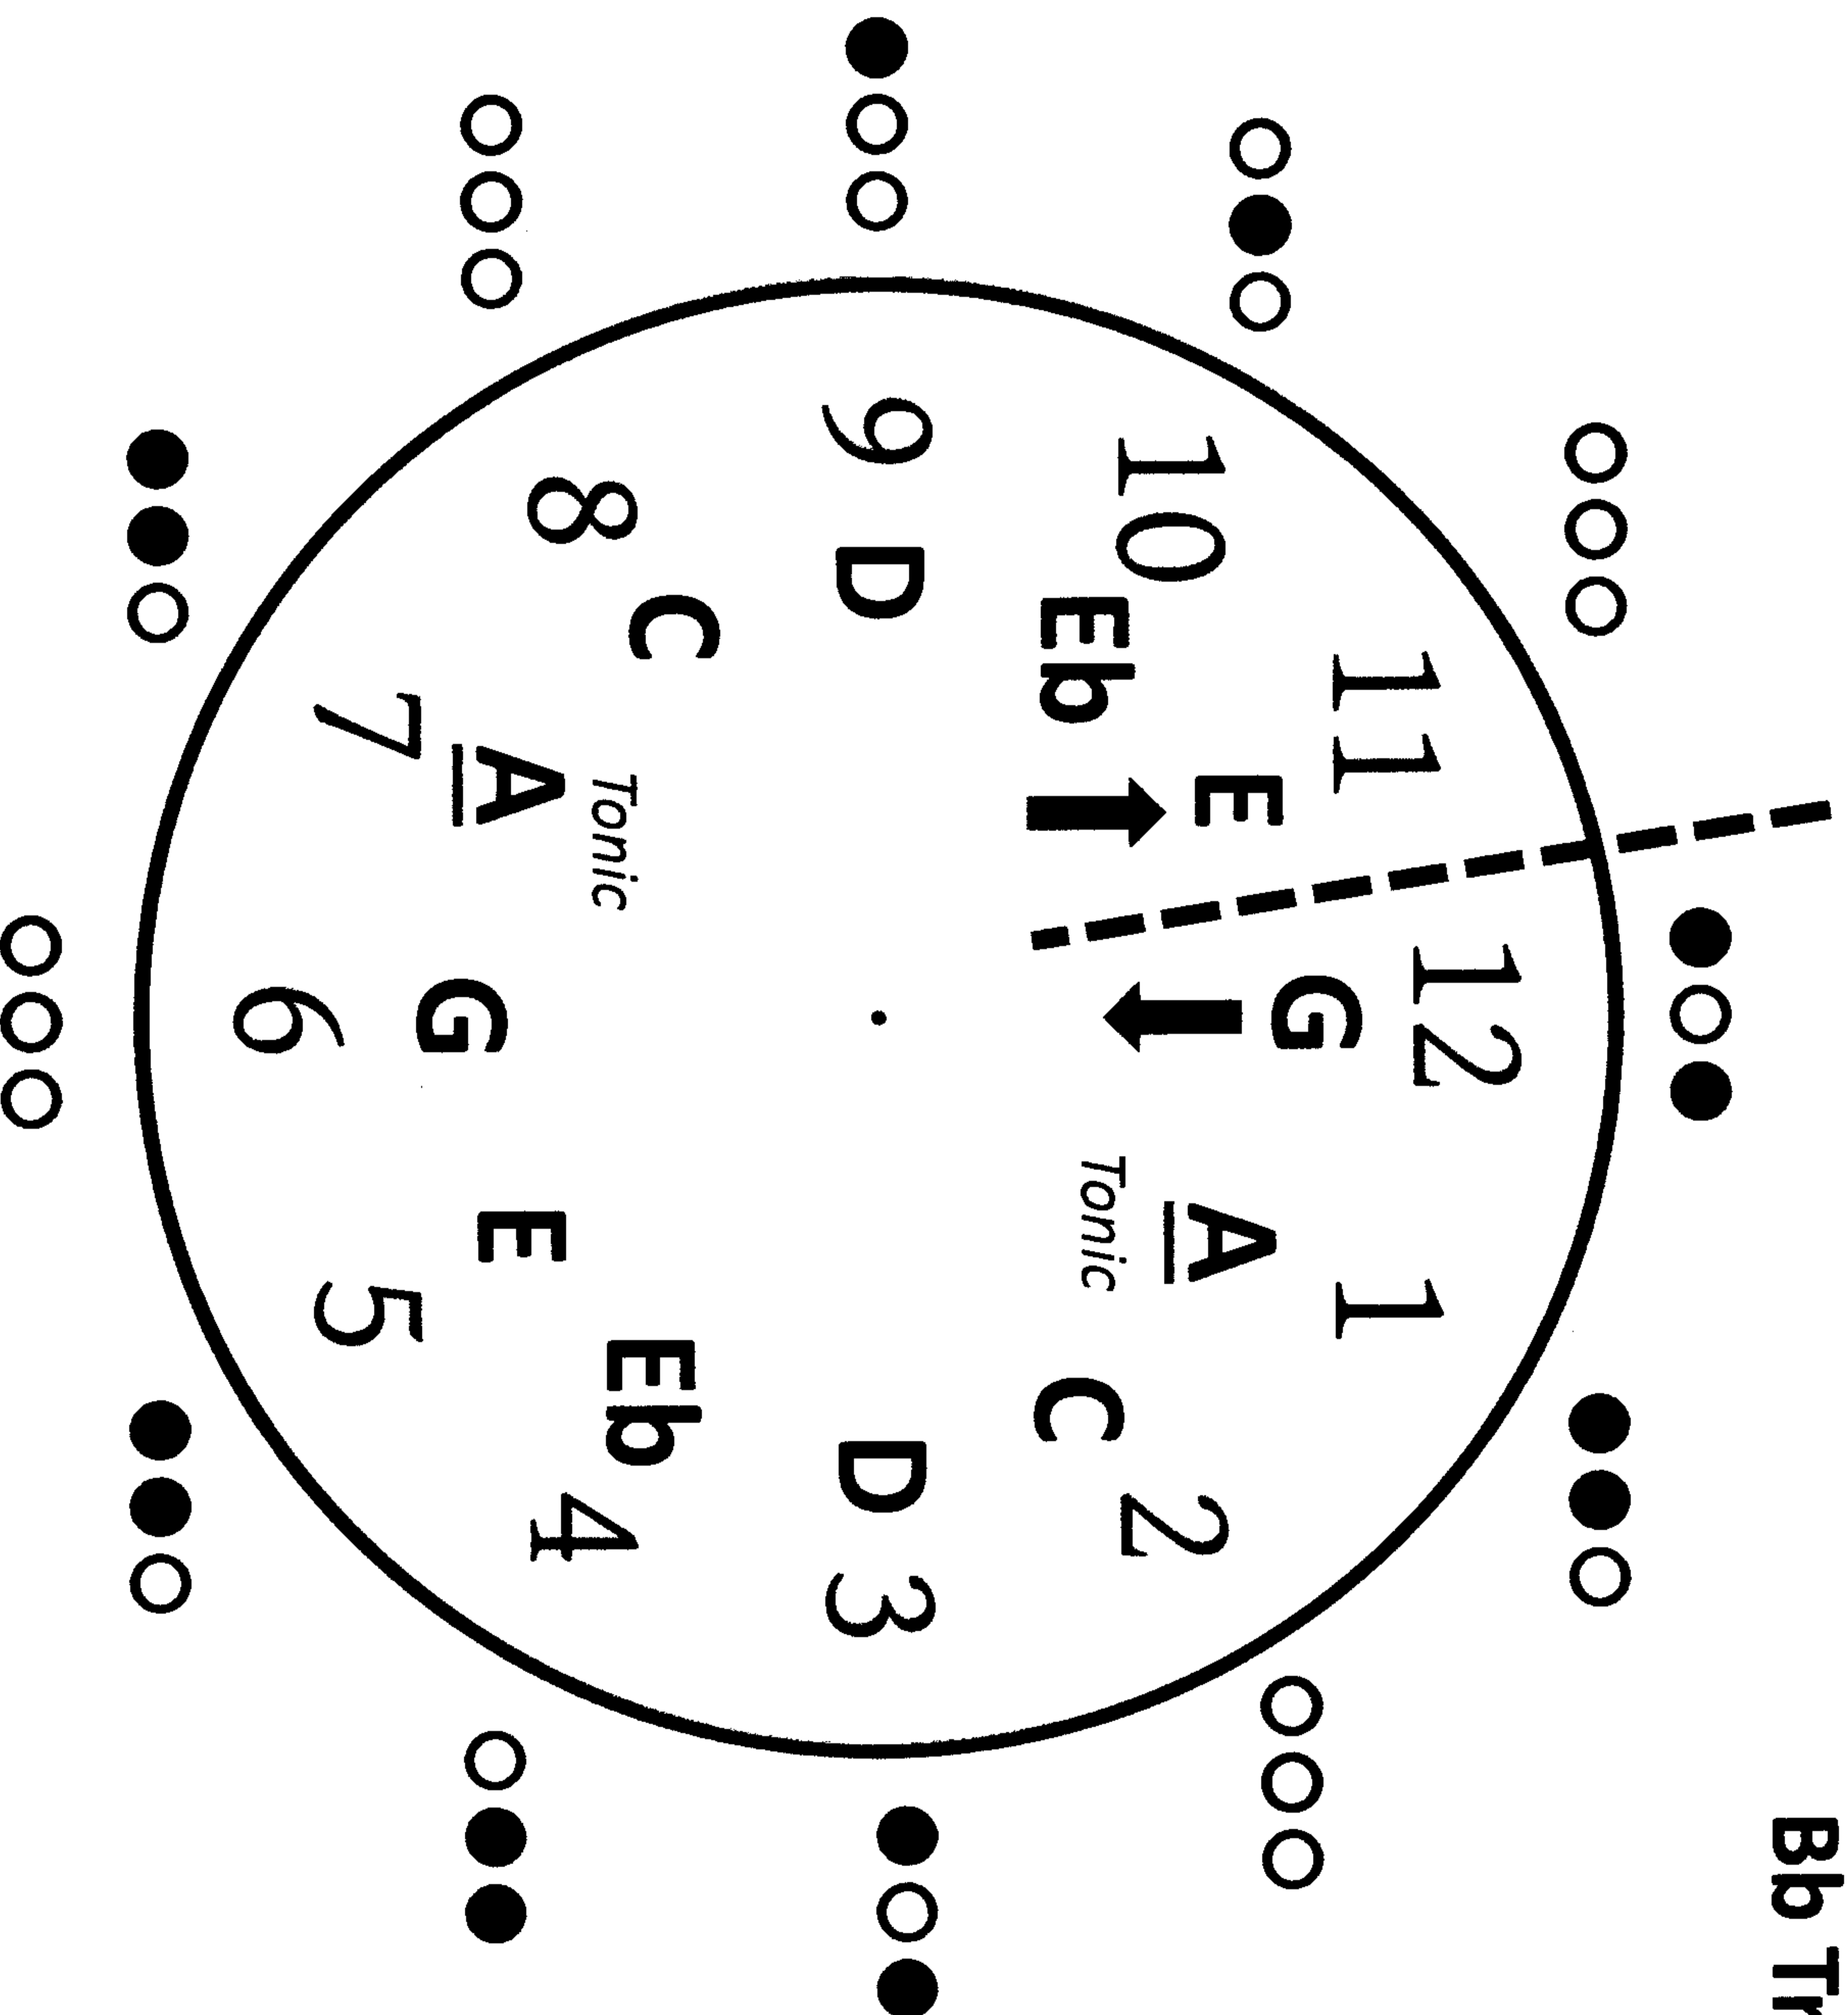

G minor (Bb Major) Blues Scale "Clock"

C Flute

G minor (Bb Major) Blues Scale "Clock"

C Oboe

G minor (Bb Major) Blues Scale "Clock"

Bass Clef

Bassoon

G minor (Bb Major) Blues Scale "Clock"

Bb Clarinet

G minor (Bb Major) Blues Scale "Clock"

E♭ Saxes

G minor (Bb Major) Blues Scale "Clock"

Bb Tenor Sax

G minor (Bb Major) Blues Scale "Clock"

Bb Tenor Sax

G minor (Bb Major) Blues Scale "Clock"

Bb Trumpet

G minor (Bb Major) Blues Scale "Clock" French Horn

Key: single / double
 OOO/OOOO

G minor (Bb Major) Blues Scale "Clock"

Bass Clef
Baritone

G minor (Bb Major) Blues Scale "Clock"

Bass Clef
Trombone